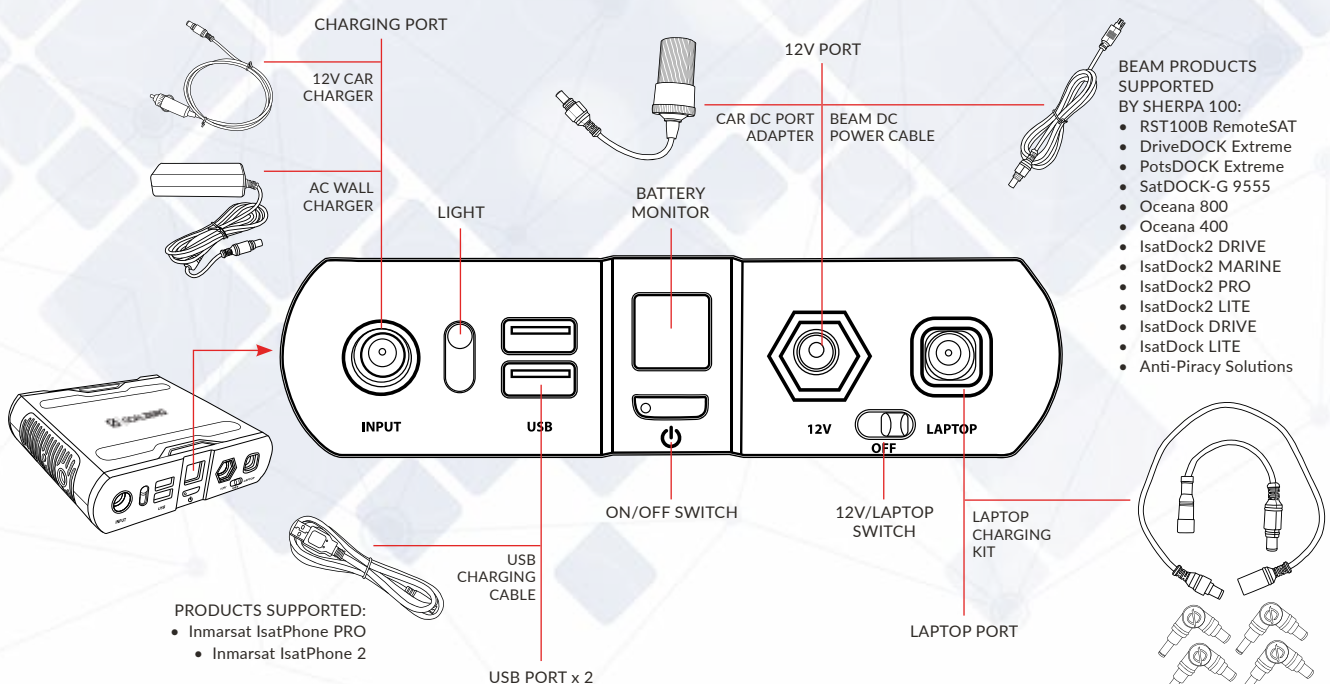

GoalZERO UPS Battery

The RST060 Beam UPS Battery Pack – Goal Zero, Sherpa 100 is designed to power most powered and rechargeable devices and equipment. The RST060 UPS Battery Pack comes complete with additional cables compatible to charge and power some of Beam products and terminals.

The Sherpa 100's versatile array of ports include ultra-fast, smart USBs for phones and tablets, a 12V port and an innovative port specifically for laptops. The UPS Battery Pack recharges from the wall or car.

GoalZERO UPS Battery Pack RST060

KEY FEATURES

- Compact design, huge power storage
- USB, 12V, laptop and optional AC wall port outputs
- Rapidly refuel the Sherpa 100 in 3 hours via the wall or your vehicle, or pair with a compatible panel
- UV Coated to prevent scratches
- Warranty 6 months repair or replacement warranty

Accessories & Connections

Technical Specifications

ENVIRONMENT SPECIFICATIONS		
Temperature	Degrees °C	Degrees °F
Operating Usage	0 to +40	+32 to +104
PHYSICAL SPECIFICATIONS		
Dimensions	mm	inches
Unit	147 x 38 x 133	5.8 x 1.5 x 5.25
Weight	kgs	lbs
Unit	0.864	1.9
PORTS		
USB port (output)	5V, up to 2.1A (10W max), regulated	
6mm port (output, 6mm, green, hexagon)	12V, up to 10A (120W max), regulated	
Laptop port (output, 7.4mm, orange, square)	19V, up to 6A (120W max), regulated	
Sidecar port (chain, 9mm)	9-13V, up to 10A (120W max)	
Charging port (input, 8mm, blue circle)	14-22V, up to 3A (45W max)	
LIGHT		
LED (output)	100mW, white LED	
CERTIFICATIONS		
CE, FCC & RoHS		